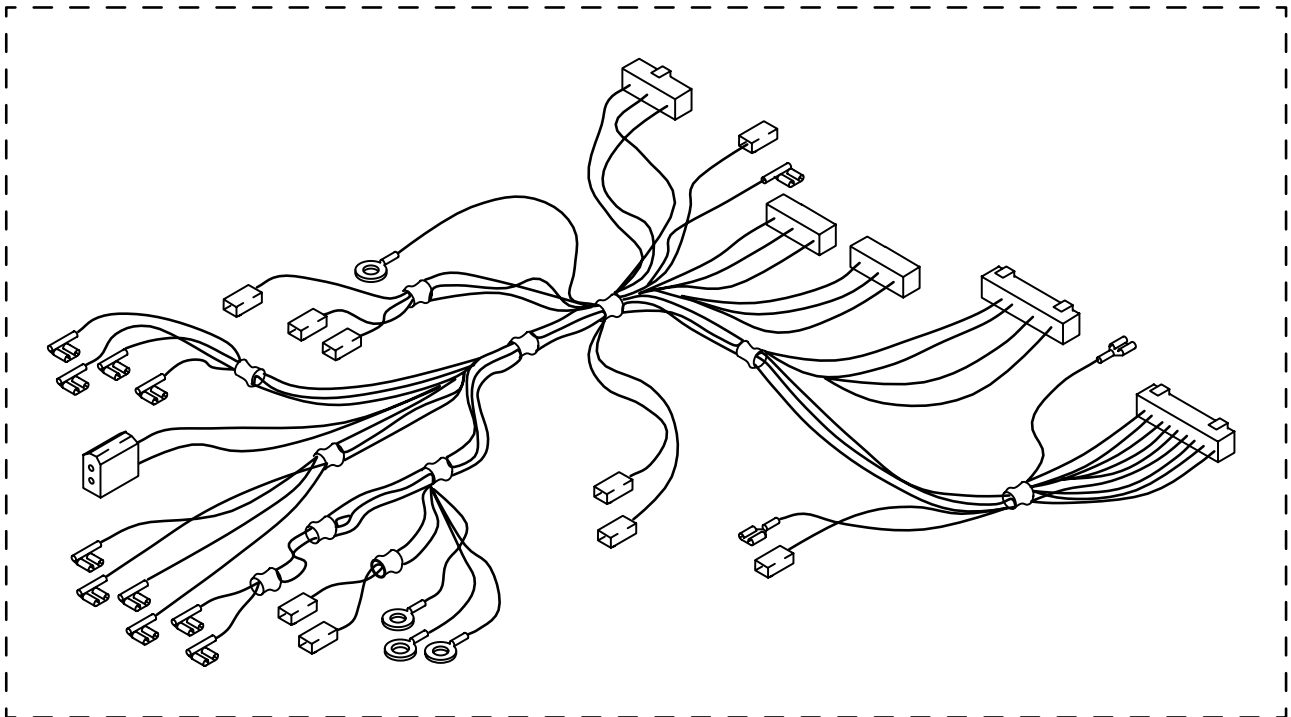

FOR ORDERING INFORMATION REFER TO PARTS PRICE LIST

OVEN DOOR PARTS

For Model: KEB141YBL4, KEB141YWH4
(BLACK) (WHITE)

Illus. No.	Part No.	DESCRIPTION	Illus. No.	Part No.	DESCRIPTION	Illus. No.	Part No.	DESCRIPTION
NOTE: The screws and nuts required to attach a part are listed immediately following that part.			7	3185458	Glass, Reflective	14	3182138	Spacer, Door Handle
1	3185499	Liner, Door	8	3185438	Plate, Latch Strike	15	3185456	Bushing, Door Handle
2	3178001	Screw, Black (2)	9	3185439	Retainer, Glass		3181637	Screw
3	3185462	Seal, Window	10	3185647	Screw		342043	Screw
4	3185457	Glass-Clear	11	3185459	Glass-Clear	16	3185471	Foil-Adhesive Backed
5	3185460	Insulation, Door	12	3181403	Frame, Door	17	3181701	Bumper, Door Glass
	3185437	Insulation Retainer		3185475	Glass, Door			
	4173601	Screw		3185477	Black Model			
			13	3185477	White Model			
				3182164	Black Model			
				3182167	White Model			

FOR ORDERING INFORMATION REFER TO PARTS PRICE LIST

WIRING HARNESS PARTS

For Model: KEBI141YBL4, KEBI141YWH4
(BLACK) (WHITE)

Illus. No.	Part No.	DESCRIPTION
------------	----------	-------------

- | | | |
|----|---------|-----------------------------|
| 1 | 3187607 | Harness Wire (Door Switch) |
| 4 | 3185966 | Harness Wire (Oven) |
| 5 | 3179668 | Standoff, Wire |
| | 3148443 | Screw |
| 7 | 3184792 | Clamp, Wire |
| | 246132 | Screw |
| 8 | 3185952 | Harness, Wire (Latch Assy.) |
| 10 | 313438 | Clip, Harness |